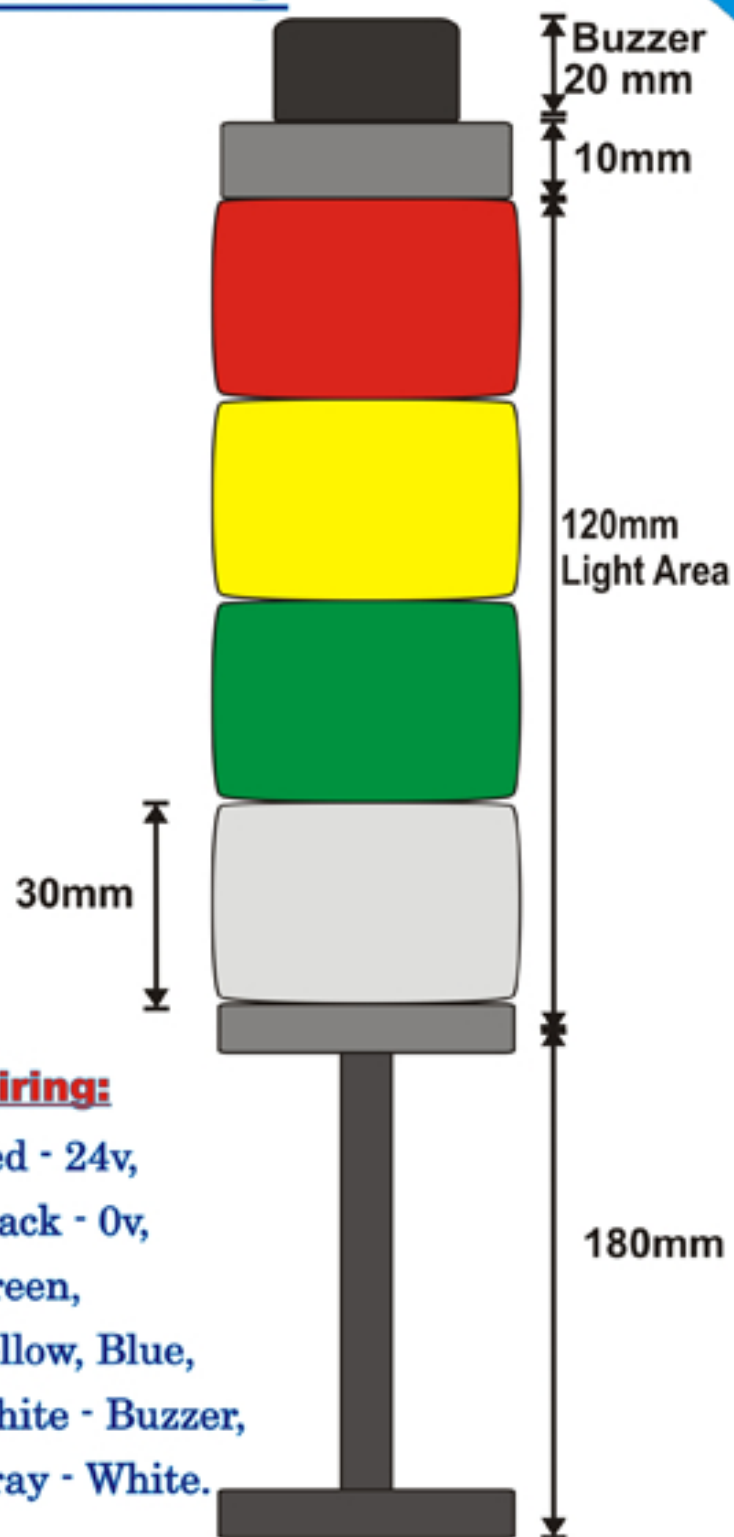

Reliable & Innovative

TOWER LAMPS

Spec:

- * Lamps are available with and without buzzer. If buzzer needed 20mm height extra.
- * Without stand is available.
- * 24v DC supply.
- * Customized size & color tower lamps are available.

Wiring:

- Red - 24v,
- Black - 0v,
- Green,
- Yellow, Blue,
- White - Buzzer,
- Gray - White.

AISHWARYA ENTERPRISES

334/1F, AGARWAL SCHOOL ROAD
KNG PUDUR PIRIVU, THADAGAM ROAD
COIMBATORE. 641108
MOB: 7373035781, 9842135781
Email: sales@flashcbe.com
Website: www.flashcbe.com