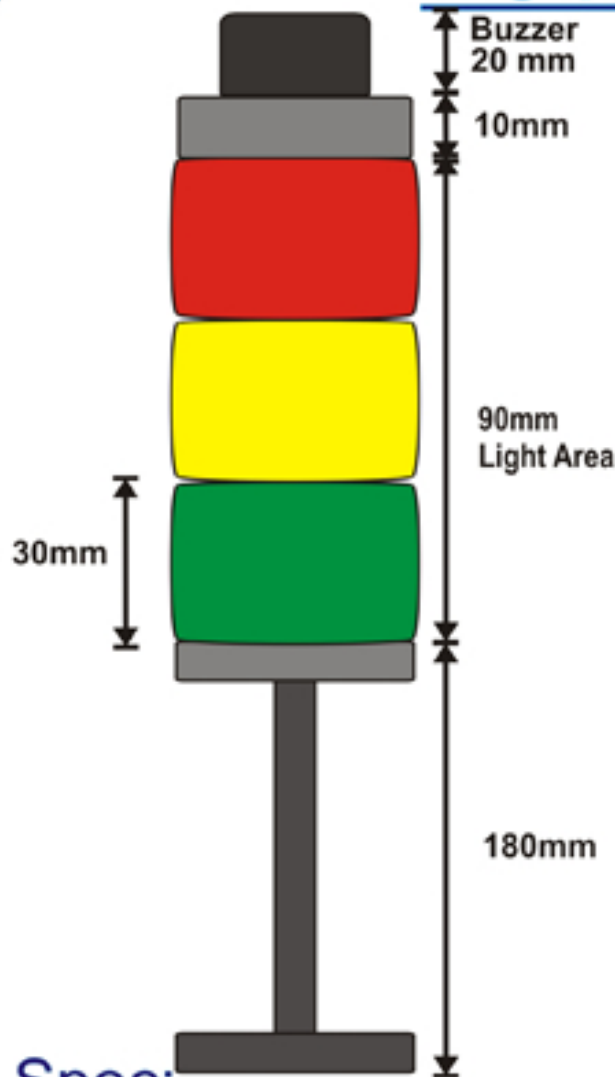

Reliable & Innovative

TOWER LAMPS

Spec:

- * Lamps are available with and without buzzer. If buzzer needed 20mm height extra.
- * Without stand is available.
- * 24v DC supply.
- * Customized size & color tower lamps are available.

Wiring:

- Red - 24v,
- Black - 0v,
- Green,
- Yellow, Blue,
- White - Buzzer,
- Gray - White.

AISHWARYA ENTERPRISES

334/1F, AGARWAL SCHOOL ROAD
KNG PUDUR PIRIVU, THADAGAM ROAD
COIMBATORE. 641108
MOB: 7373035781, 9842135781
Email: sales@flashcbe.com
Website: www.flashcbe.com